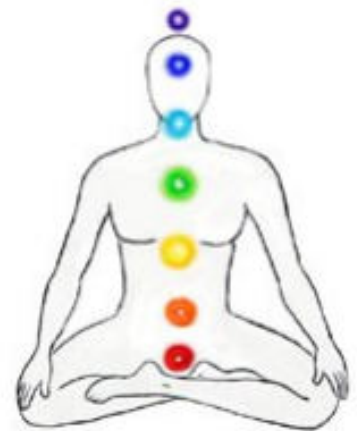

CHAKRA OVERVIEW

1. **1. Root Chakra (associated with the color red)**
   - Represents our foundation and feeling grounded
   - Based on the tailbone of our spine
2. **2. Sacral Chakra (associated with the color orange)**
   - Represents our connection & ability to accept others and experiences
   - Based on lower abdominal region
3. **3. Solar Plexus Chakra (associated with the color yellow)**
   - Represents confidence and self-esteem
   - Based in the upper abdominal region
4. **4. Heart Chakra (associated with the color green)**
   - Represents the ability to love
   - Based in the center of the chest
5. **5. Throat Chakra (associated with the color blue)**
   - Represents our ability to communicate
   - Based in the throat region
6. **6. Third Eye Chakra (associated with the color indigo)**
   - Represents our ability to see the big picture and focus on priorities
   - Based in between the eyes in the middle of the forehead.
7. **7. Crown Chakra (associated with the color purple)**
   - Represents our connection to spirit
   - Based on the top of the head